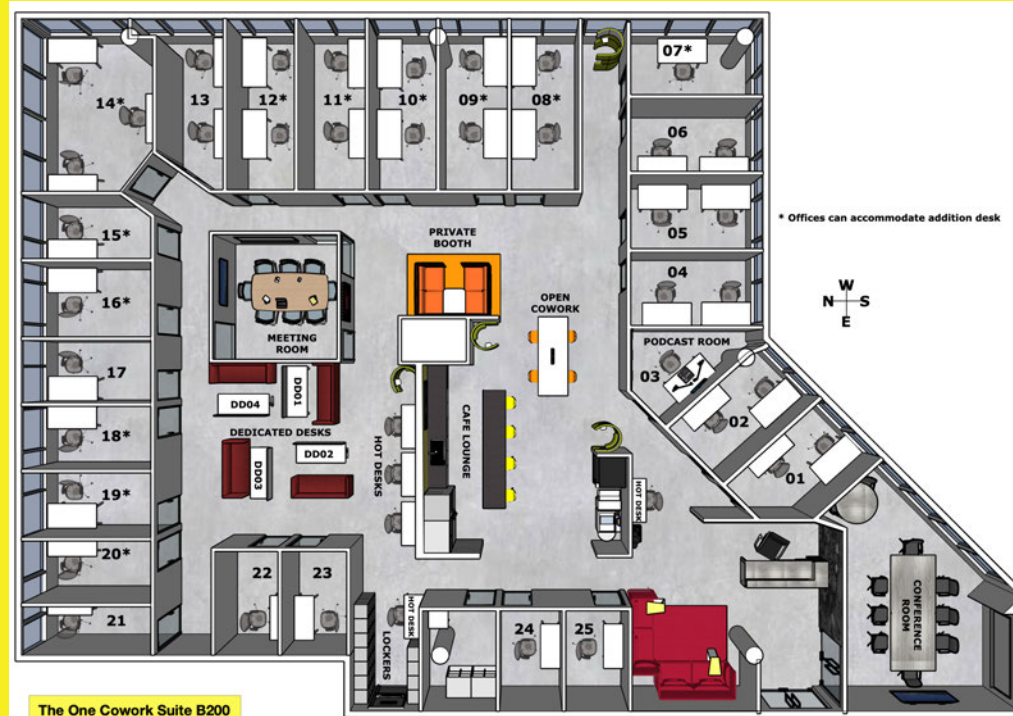

## The One Cowork Floorplans

The One Cowork Suite B200

The One Cowork Executive Suite B201

📍 The Sanctuary

[theonecowork.com](http://theonecowork.com)

[info@theonecowork.com](mailto:info@theonecowork.com)

(561) 656-6730