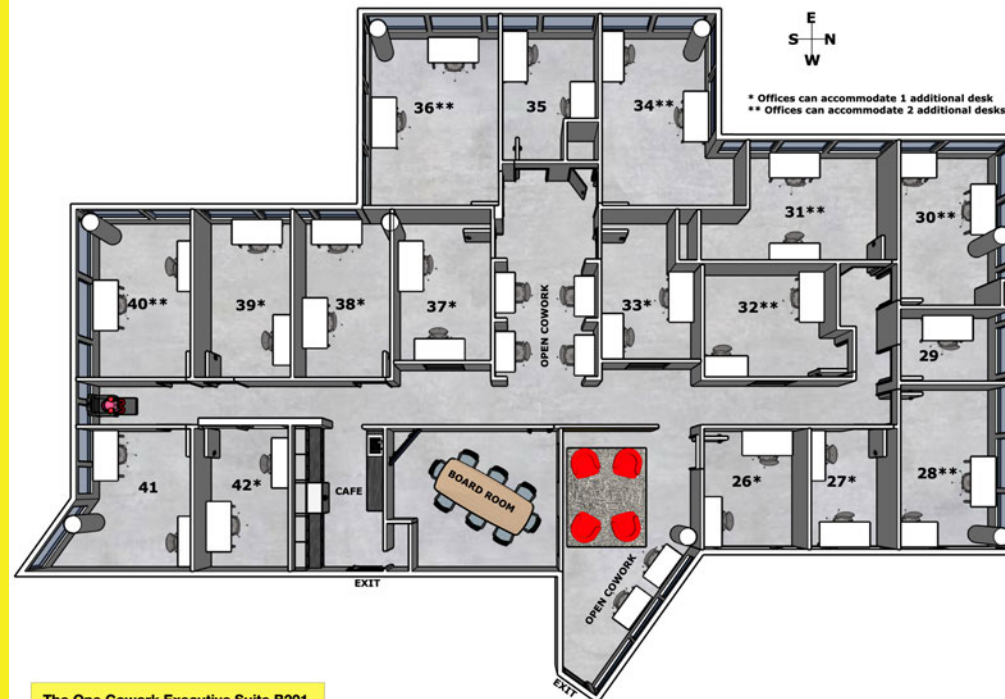

## The One Cowork Floorplans

The One Cowork Suite B200

The One Cowork Executive Suite B201

📍 The Sanctuary

[theonecowork.com](http://theonecowork.com)

[info@theonecowork.com](mailto:info@theonecowork.com)

(561) 656-6730